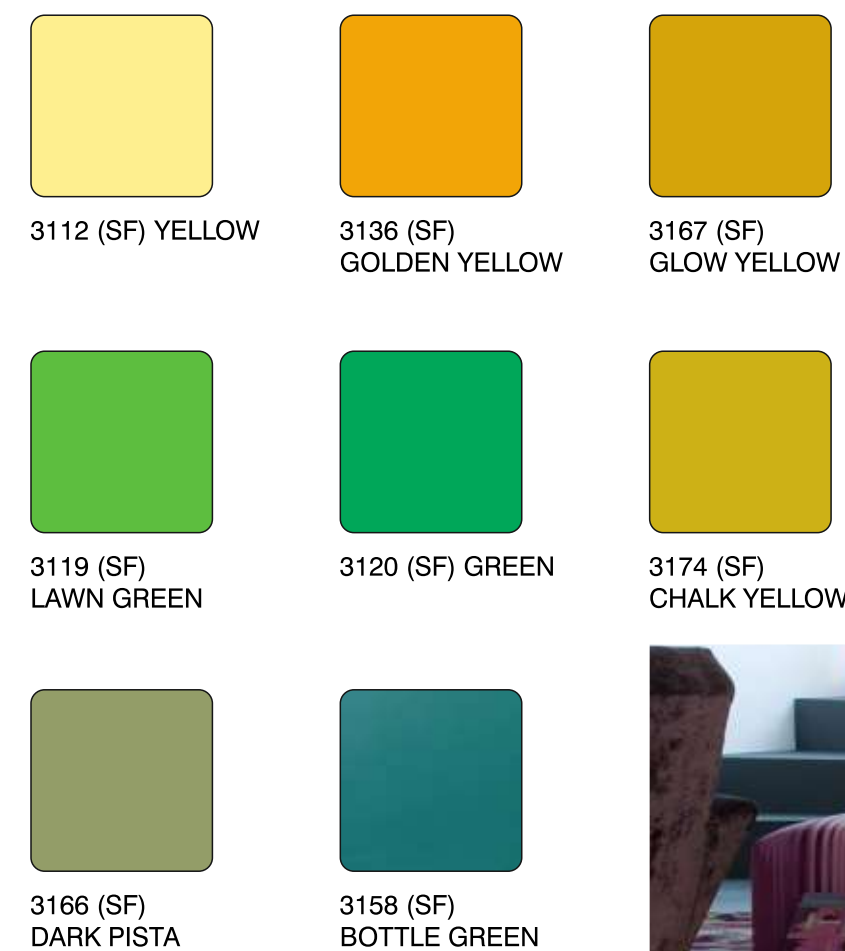

Nothing Goes Wrong With
Elegant Solid Shades.